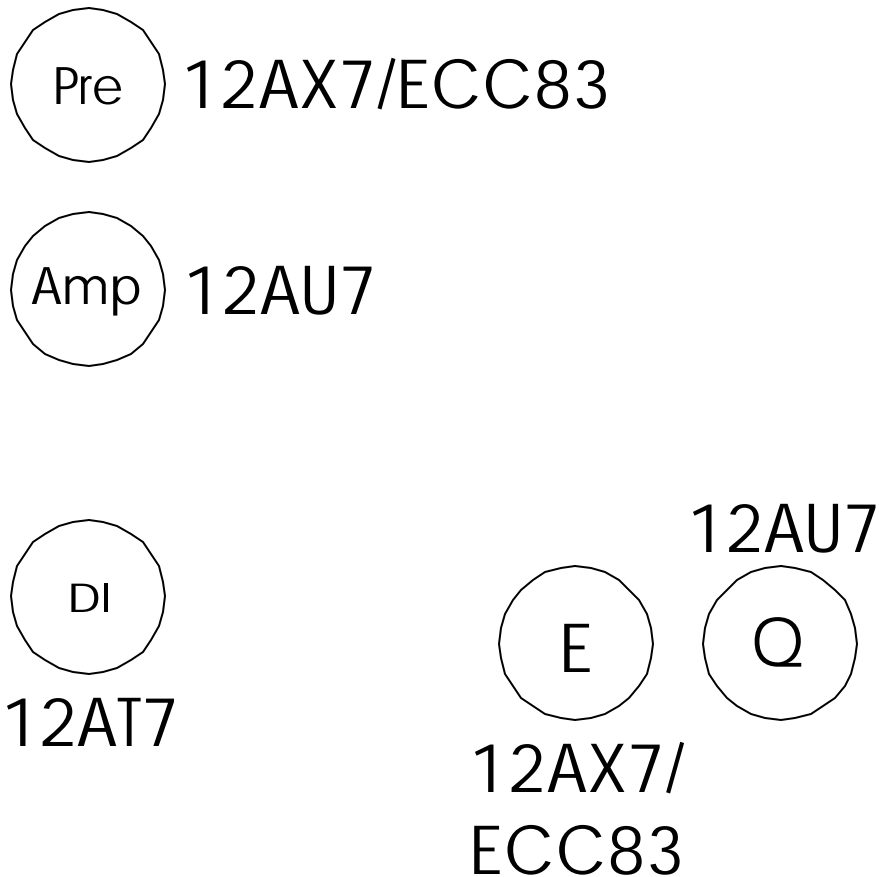

Origin STT-1 Chassis

Origin STT-1 Tube Location

Before changing tubes, assure that power switch is off and power cord is disconnected from unit. Allow five minutes after powering down for high voltage capacitors to discharge.